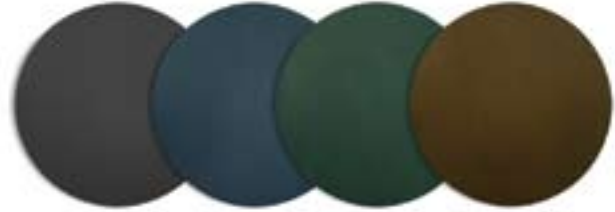

Available in both Crizal Sun™ with Scotchgard™ Protector and Crizal Sun Mirrors™ with Scotchgard™ Protector

TINTABLE*		✓					✓
KBco	SFSV		•		•		•
	SFSV AS						•
	FT28		•				
	7x28		•				
	EO5™ PAL		•		•		•
	Fusion I PAL		•				
	Fusion II PAL				•		
Specialty Lens Corporation	iRx Polaroid® SV		•	•	•	•	•
	iRx Polaroid® SV-XL 85mm		•				
	iRx Polaroid® FT28		•	•			
	iRx Polaroid® FT35		•	•	•		
	iRx Polaroid® 7x28		•	•			
	iRx Polaroid® 8x35		•	•			
	iRx Polaroid® SHORT			•	•		
	iRx Polaroid® PRO		•	•	•	•	•
	iRx Polaroid® SV Transitions® SOLFX™		•				
Shamir	Genesis™	•					
	Office™	•					
	Creation™	•					
	Piccolo®	•					
Sola	Compact Ultra™	•					
	XL®	•					
	VIP®	•					
	SOLA MAX®	•					
	Sola One®	•					
	Percepta™	•					
AO	Compact™	•					
Younger	Image®	•	•				
Signet Arm.	Kodak®	•					
	Kodak® Concise™	•					
	Kodak® Precise™	•					
Zeiss	GT2	•					
	GT2 Short	•					
	Gradal Top	•					

* When using a Tint for Crizal Sun Mirrors with Scotchgard Protector, please use a Grade 3 Brown Tint for a Gold Mirror and a Grade 3 Gray Tint for a Blue or Silver Mirror.

For more information, please visit www.crizalsun.com

NEW

NEW

AVAILABILITY CHART

Crizal Sun™ with Scotchgard™ Protector can be added to tinted and polarized lenses

Crizal Sun with Scotchgard Protector offers four solid tint options in Grades 0 – 3: Black, Gray, Gray-Green and Brown.

Crizal Sun Mirrors™ with Scotchgard Protector is available in three color options on polarized or solid tinted lenses

Silver (Gray 3 polarized or solid tint)

Blue (Gray 3 polarized or solid tint)

Gold (Brown 3 polarized or solid tint)