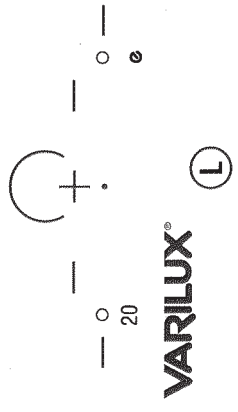

80/85mm
75/80mm
70/75mm

VARILUX®

80/85mm
75/80mm
70/75mm

Centering chart ink markings can be used for Varilux® Panamic™ and Varilux Comfort®. Additional diameter sizes on reverse side.

The suggested minimum fitting height for Varilux is 18mm.