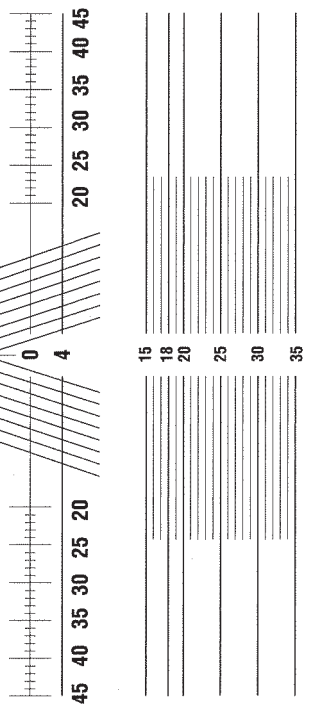

80/85mm
75/80mm
70/75mm

VARILUX®

80/85mm
75/80mm
70/75mm

Centering chart ink markings can be used for Varilux® Panamic™ and Varilux Comfort®. Additional diameter sizes on reverse side.

The suggested minimum fitting height for Varilux is 18mm.