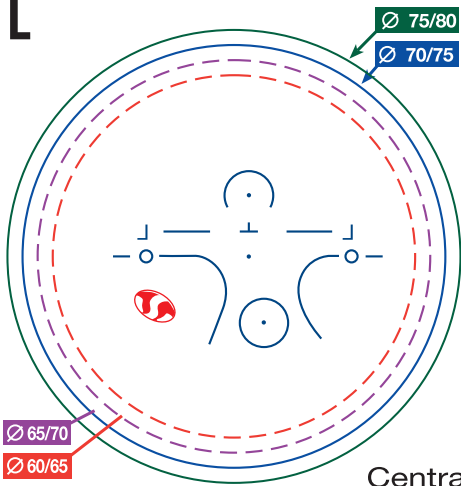

Shamir

Piccolo®

Small, Smart & Soft

L

Centration Chart

R

$\varnothing 65/70$   
 $\varnothing 60/65$

Shamir

Piccolo®

Small, Smart & Soft

PIC-CENTR-06A

Centration Chart