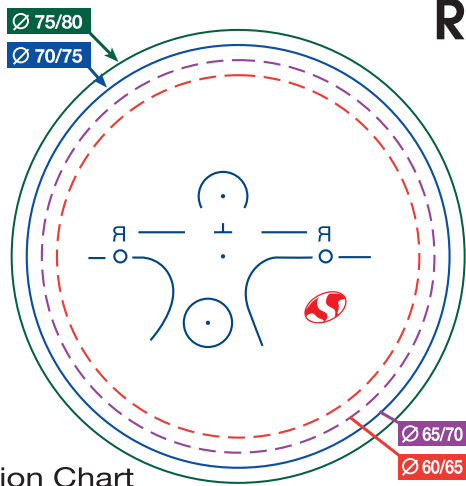

Shamir

Piccolo®

Small, Smart & Soft

L

Centration Chart

R

$\varnothing 65/70$   
 $\varnothing 60/65$

Shamir

Piccolo®

Small, Smart & Soft

PIC-CENTR-06A

Centration Chart