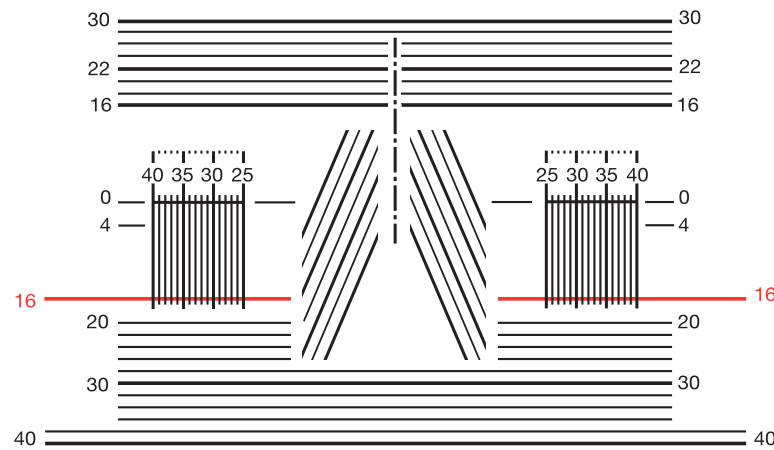

Shamir

Piccolo®

Small, Smart & Soft

L

Centration Chart

R

$\varnothing 65/70$   
 $\varnothing 60/65$

Shamir

Piccolo®

Small, Smart & Soft

PIC-CENTR-06A

Centration Chart